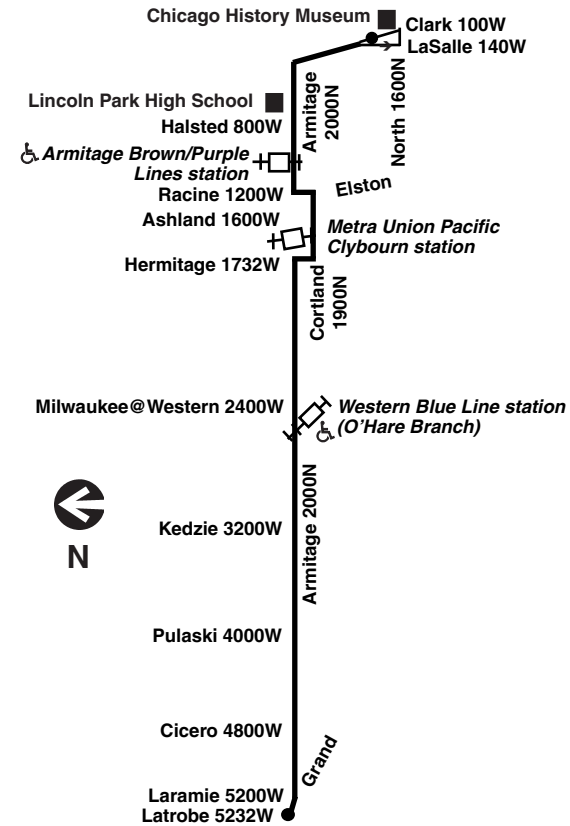

Federal law requires priority seating be designated for seniors and people with disabilities. **Please stand up** and yield these seats when needed for qualifying riders or when asked.

Schedules and other info in this timetable are subject to change. CTA does not assume responsibility for errors in timetables nor for inconvenience or damage resulting from delays.

Pay close attention to destination signs and announcements when boarding: added service may sometimes be provided over portions of this or any bus route and some trips can end before the furthest terminal on a line depending on service needs or time of day.

Bicycle racks are installed on the front of all CTA buses and are allowed on CTA trains during certain hours. See our [Bike & Ride brochure](#) or webpage for help on how to use racks and more.

Know before you go: Get alerts from us by text or e-mail about planned service changes every week or instant alerts for unplanned reroutes and disruptions. Sign up for CTA Updates today at transitchicago.com/updates.

For more travel information, use the Ventra app or call the RTA Travel Information Center at 312-836-7000. *Para obtener mayor información, en Español, llame al Centro de Información a 312-836-7000.*

Chicago Transit Authority

73 Armitage

Effective Mar. 23, 2025

All CTA buses are accessible

transitchicago.com/bus/73

Monday thru Friday

#73 Armitage

Eastbound

LV Grand/Latrobe	Armitage/Pulaski	Armitage/Western/Milwaukee	Cortland/Clybourn/Racine	AR Clark/LaSalle
4:20a	4:28a	4:39a	4:47a	4:58a
4:38	4:47	4:57	5:06	5:17
4:56	5:04	5:15	5:24	5:36
5:12	5:21	5:32	5:41	5:53
5:28	5:36	5:47	5:56	6:09
5:43	5:51	6:03	6:12	6:25
5:56	6:05	6:17	6:27	6:40
6:08	6:18	6:31	6:42	6:55
6:19	6:29	6:42	6:53	7:06
6:29	6:40	6:55	7:07	7:21
6:38	6:50	7:06	7:17	7:33
6:46	6:58	7:14	7:25	7:41
6:54	7:06	7:24	7:36	7:52
7:01	7:13	7:31	7:44	8:00
7:08	7:21	7:39	7:51	8:08
7:16	7:28	7:46	7:59	8:15
7:24	7:36	7:54	8:07	8:23
7:32	7:44	8:02	8:15	8:31
7:40	7:52	8:10	8:23	8:38
7:48	8:00	8:18	8:30	8:46
7:56	8:08	8:26	8:39	8:53
8:05	8:16	8:35	8:47	9:02
8:15	8:26	8:44	8:57	9:10
8:24	8:35	8:53	9:05	9:18
8:34	8:45	9:02	9:13	9:27
8:47	8:57	9:13	9:24	9:38
9:00	9:11	9:26	9:37	9:50
9:15	9:25	9:39	9:49	10:02
9:30	9:40	9:54	10:04	10:16
9:47	9:57	10:11	10:20	10:32
10:04	10:15	10:30	10:40	10:53
10:22	10:33	10:47	10:57	11:10
10:39	10:50	11:05	11:15	11:28
10:57	11:08	11:23	11:33	11:46
11:15	11:26	11:41	11:51	12:04p
11:33	11:44	11:59	12:09p	12:22
11:52	12:03p	12:17p	12:27	12:40
12:10p	12:21	12:36	12:46	12:59
12:29	12:40	12:54	1:04	1:17
12:47	12:58	1:12	1:22	1:35
1:04	1:15	1:29	1:39	1:52
1:20	1:31	1:45	1:55	2:08
1:35	1:45	2:00	2:09	2:24
1:49	1:59	2:14	2:23	2:38
2:02	2:12	2:27	2:36	2:51
2:13	2:23	2:38	2:47	3:02
then every 10 to 11 mintues until				
3:59	4:10	4:25	4:36	4:49
4:09	4:21	4:36	4:46	5:00
4:20	4:32	4:47	4:57	5:11
4:31	4:43	4:58	5:08	5:22
4:42	4:54	5:09	5:19	5:33
4:53	5:05	5:20	5:31	5:45
5:06	5:17	5:32	5:44	5:59
5:20	5:31	5:46	5:58	6:13
5:36	5:47	6:02	6:14	6:29
5:54	6:05	6:20	6:32	6:46
6:16	6:26	6:41	6:51	7:05
6:37	6:48	7:01	7:12	7:25
6:59	7:09	7:22	7:32	7:44
7:21	7:30	7:43	7:52	8:04
7:43	7:52	8:03	8:12	8:25
8:05	8:14	8:26	8:35	8:47
8:27	8:36	8:48	8:57	9:09
8:50	8:58	9:09	9:18	9:30
9:14	9:23	9:34	9:42	9:53
9:40	9:47	9:58	10:06	10:16
9:52	9:59	-----	-----	-----
10:12	10:19	-----	-----	-----
10:35	10:41	-----	-----	-----
10:57	11:04	-----	-----	-----

Westbound